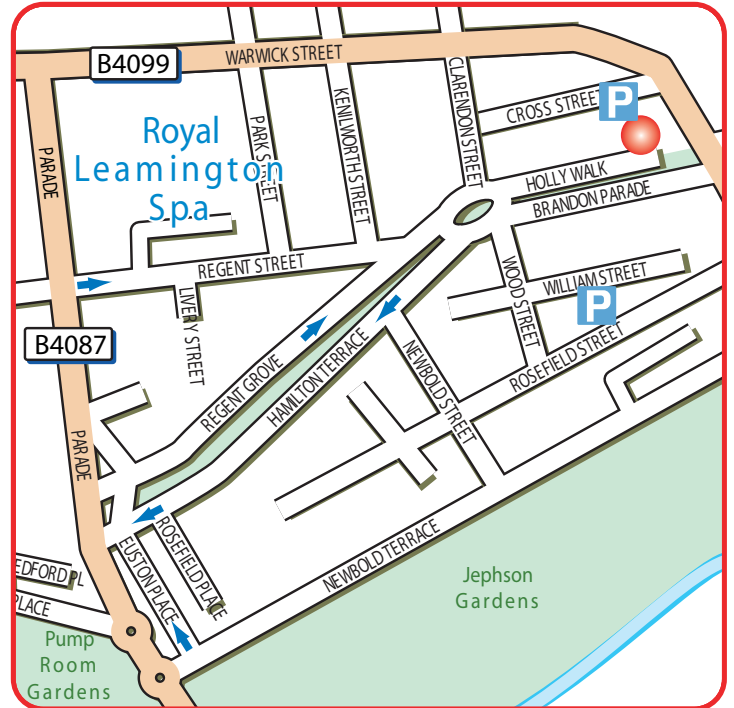

Travel Directions:

From Birmingham Airport:

Exit the Airport and join the A45 towards Coventry. Pass over the M42 and continue to the next roundabout. Take the third exit onto the A452 (Kenilworth Road). Continue on the A452 through Kenilworth then over the A46 into Royal Leamington Spa. Eventually the road comes to a T-junction with the A445. Turn left and continue to the roundabout. Take the third exit onto Lillington Road. Continue into Clarendon Street then, at the roundabout, turn left into Holly Walk.

From M40 J14 (Southbound):

Exit the M40 at Junction 14. Join the Warwick By Pass (A452). At the next roundabout take the second exit onto Europa Way (A452). Continue on the A452 into Leamington Spa. At the Victoria Park Roundabout, turn right. Follow Park Drive then Avenue Road and Spencer Street. At the junction, turn left onto Parade then, just before the town hall, turn right onto Regent Grove. At the roundabout take the second exit onto Holly Walk.

From M40 (Northbound):

Exit the M40 at Junction 13. At the next roundabout take the third exit onto Europa Way (A452). Continue as directed from J14.

Nearest station is Leamington Spa - 15 minute walk from our office.

Limited parking is available to the front and rear of the building with further space located on the William Street car park.