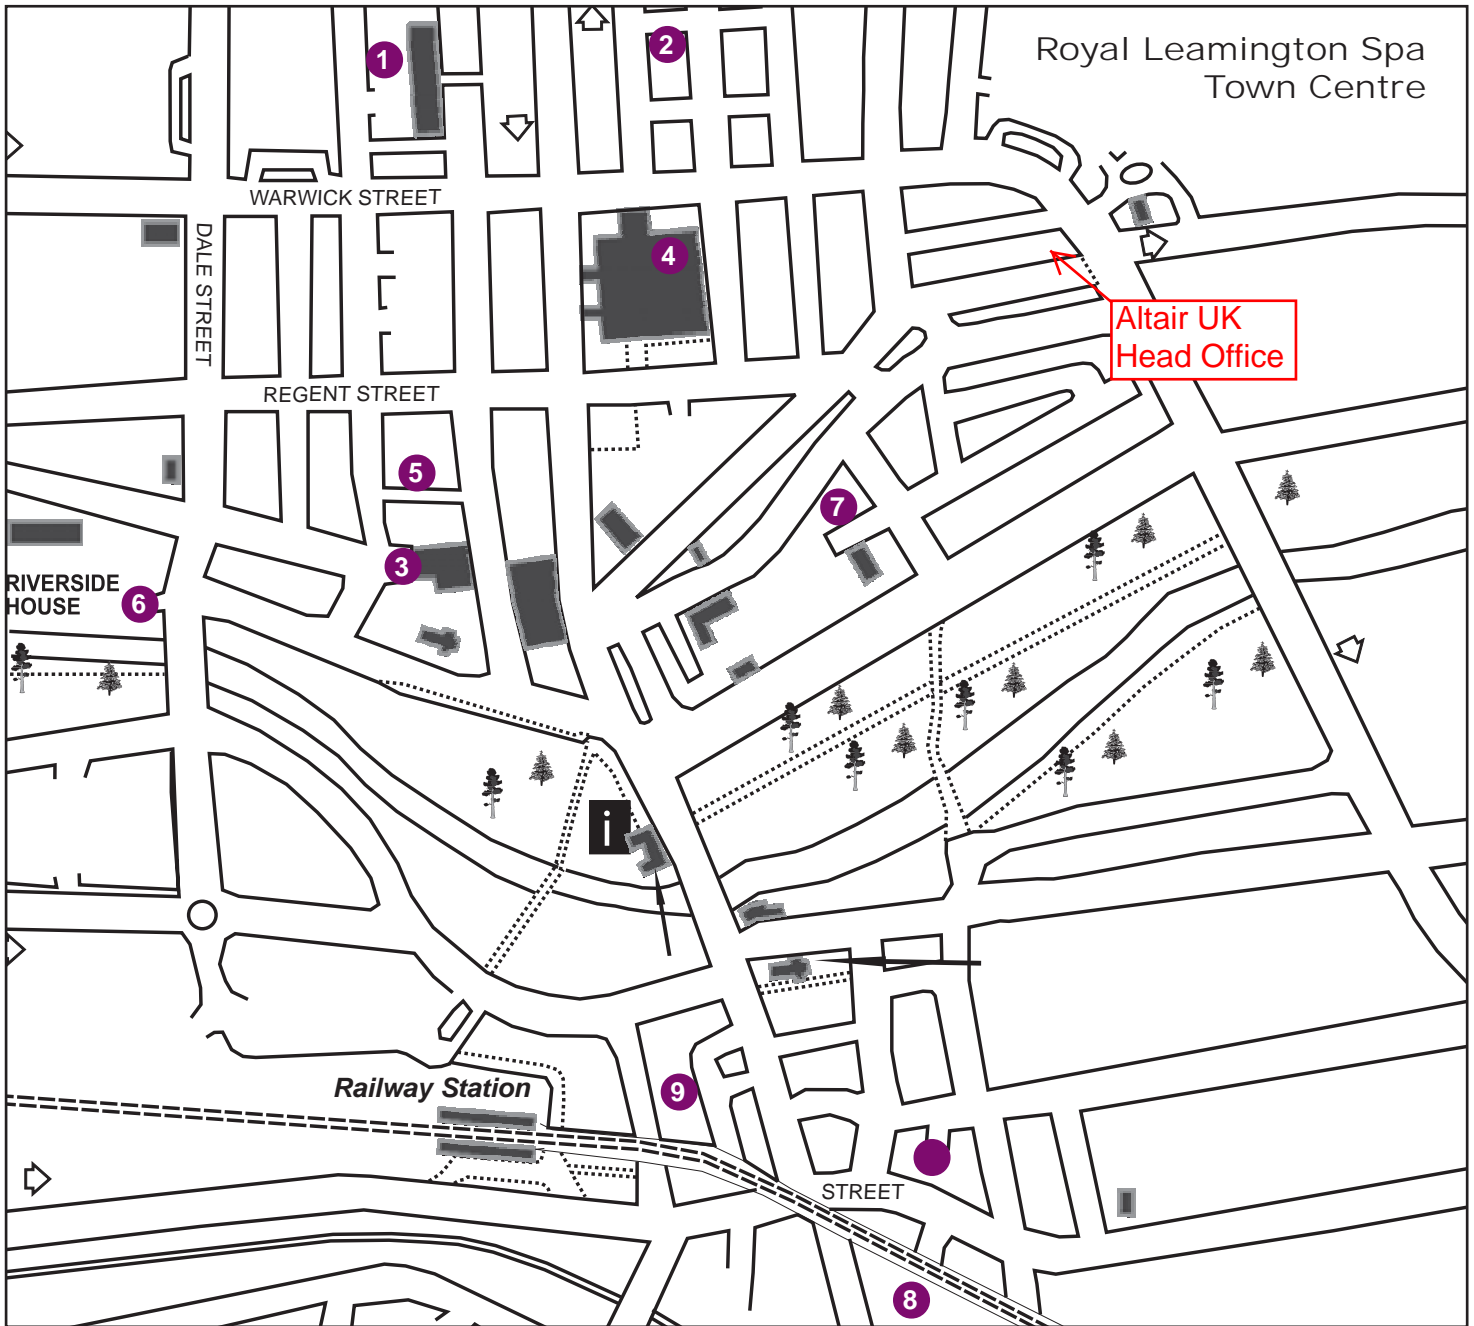

Travel Directions:

From Birmingham Airport:

Exit the Airport and join the A45 towards Coventry. Pass over the M42 and continue to the next roundabout. Take the third exit onto the A452 (Kenilworth Road). Continue on the A452 through Kenilworth then over the A46 into Royal Leamington Spa. Eventually the road comes to a T-junction with the A445. Turn left and continue to the roundabout. Take the third exit onto Lillington Road. Continue into Clarendon Street then, at the roundabout, turn left into Holly Walk.

From M40 J14 (Southbound):

Exit the M40 at Junction 14. Join the Warwick By Pass (A452). At the next roundabout take the second exit onto Europa Way (A452). Continue on the A452 into Leamington Spa. At the Victoria Park Roundabout, turn right. Follow Park Drive then Avenue Road and Spencer Street. At the junction, turn left onto Parade then, just before the town hall, turn right onto Regent Grove. At the roundabout take the second exit onto Holly Walk.

From M40 (Northbound):

Exit the M40 at Junction 13. At the next roundabout take the third exit onto Europa Way (A452). Continue as directed from J14.

Nearest station is Leamington Spa - 15 minute walk from our office.

Limited parking is available to the front and rear of the building with further space located on the William Street car park.

Royal Leamington Spa Town Centre - Charges Apply Monday - Sunday 8am - 8pm or as advertised