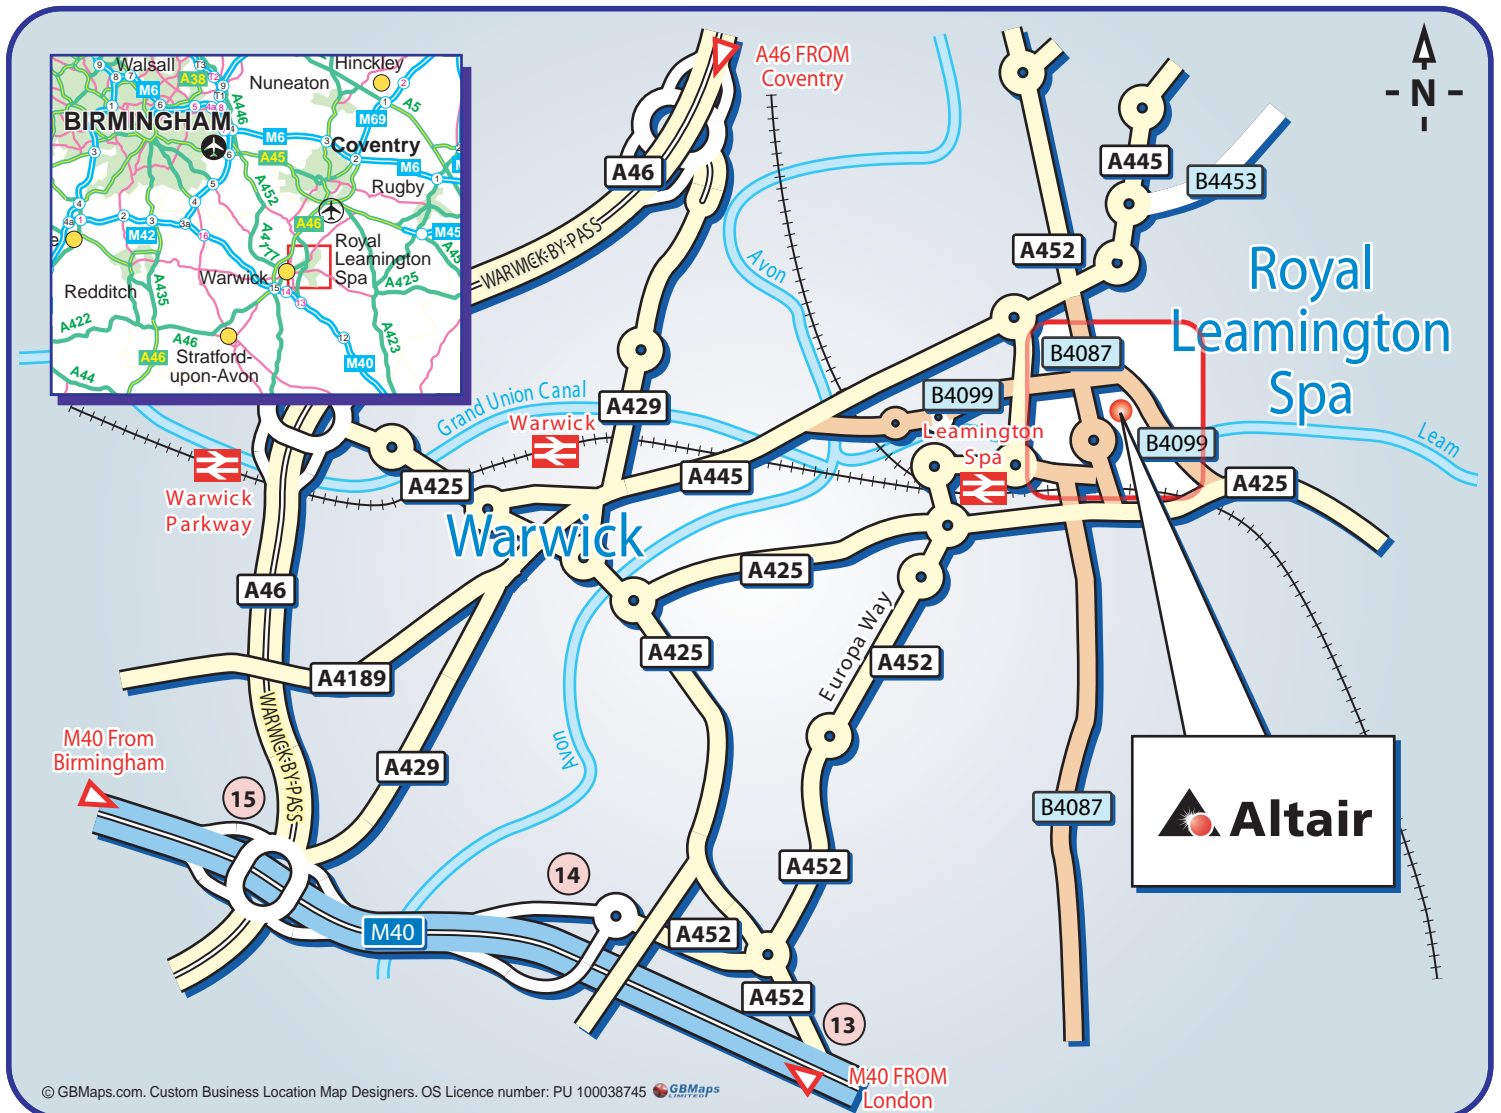

Travel Directions:

From Birmingham Airport:

Exit the Airport and join the A45 towards Coventry. Pass over the M42 and continue to the next roundabout. Take the third exit onto the A452 (Kenilworth Road). Continue on the A452 through Kenilworth then over the A46 into Royal Leamington Spa. Eventually the road comes to a T-junction with the A445. Turn left and continue to the roundabout. Take the third exit onto Lillington Road. Continue into Clarendon Street then, at the roundabout, turn left into Holly Walk.

From M40 J14 (Southbound):

Exit the M40 at Junction 14. Join the Warwick By Pass (A452). At the next roundabout take the second exit onto Europa Way (A452). Continue on the A452 into Leamington Spa. At the Victoria Park Roundabout, turn right. Follow Park Drive then Avenue Road and Spencer Street. At the junction, turn left onto Parade then, just before the town hall, turn right onto Regent Grove. At the roundabout take the second exit onto Holly Walk.

From M40 (Northbound):

Exit the M40 at Junction 13. At the next roundabout take the third exit onto Europa Way (A452). Continue as directed from J14.

Nearest station is Leamington Spa - 15 minute walk from our office.

Limited parking is available to the front and rear of the building with further space located on the William Street car park.

Royal Leamington Spa Town Centre - Charges Apply Monday - Sunday 8am - 8pm or as advertised